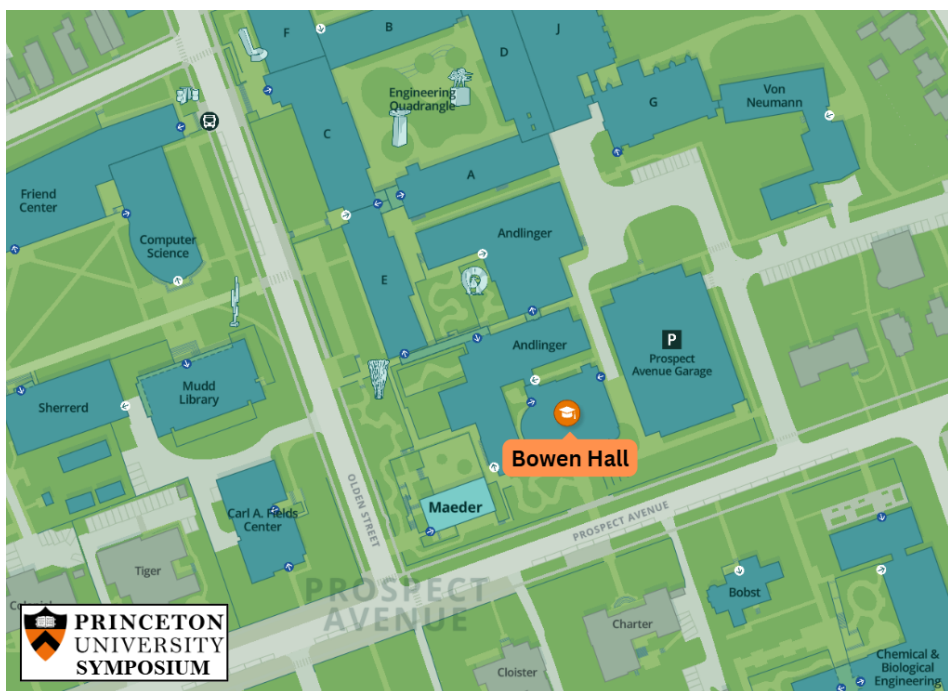

(Campus Map view of Bowen Hall)