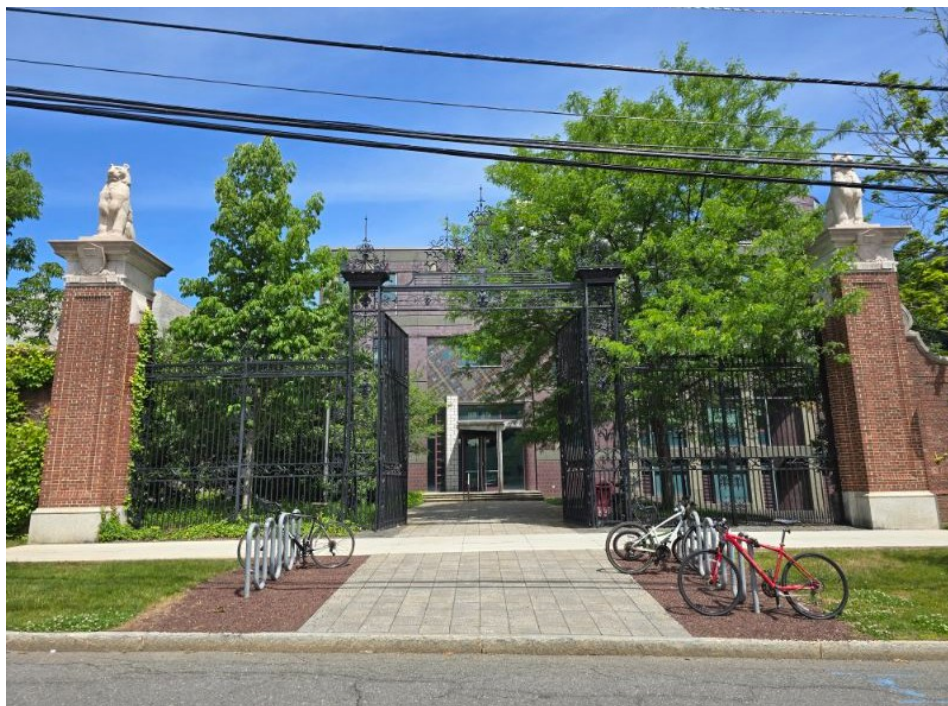

Car Drop off location

For attendees wishing to arrive via *taxi or shared ride services (Uber/Lyft/etc.)*, the address is **70 Prospect Ave, Princeton, NJ 08540**, which is located near the intersection of Olden Street and Prospect Avenue.