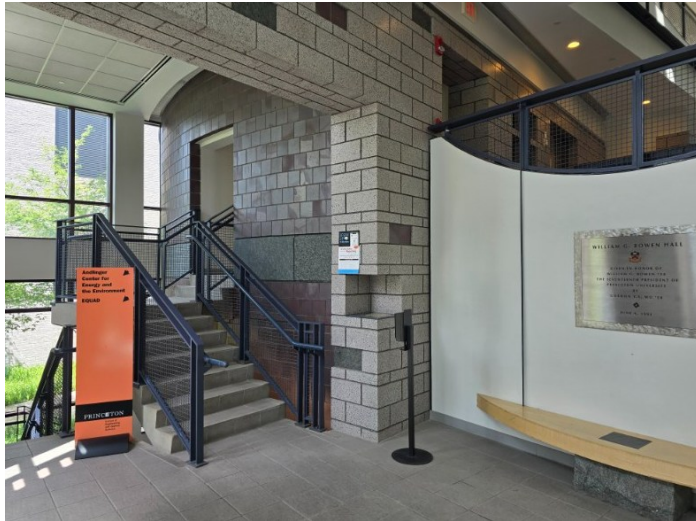

 *Approximate walking time:* [7 minutes](#)

Return Trip: Back to Stadium Drive Garage

Route: Bowen Hall → McCosh Walk → Stadium Drive Garage

Shuttle: Route 4/5 (Southbound)

Step-by-Step Directions

- Walk back to McCosh Walk**
 - Head **down Prospect Avenue** toward campus
 - Continue until you reach the transit stop at **McCosh Walk**
- Wait for the Tiger Transit shuttle**
 - Look for a bus heading to **Stadium Drive Garage**
- Board the shuttle (Southbound)**
 - Confirm with the driver that it stops at **Stadium Drive Garage**
- Exit at Stadium Drive Garage**
 - Return to your parked vehicle

(Campus map from Stadium Drive Garage to McCosh Walk stop)

Directions Inside Bowen Hall

1. From the street, walk through the entrance gates of the building and enter through the glass doors into Bowen Hall.

2. Once you're inside, turn to your left and take the stairs up to the next level.

3. When you reach the top of the stairs, turn to your left and you'll be in the Atrium of Bowen Hall.

4. The door to your left will be Auditorium Room 222. This is one entrance to where the Symposium will take place. If you walk down the Atrium towards the spiral staircase, there will be another entrance to Auditorium Room 222 on the left.