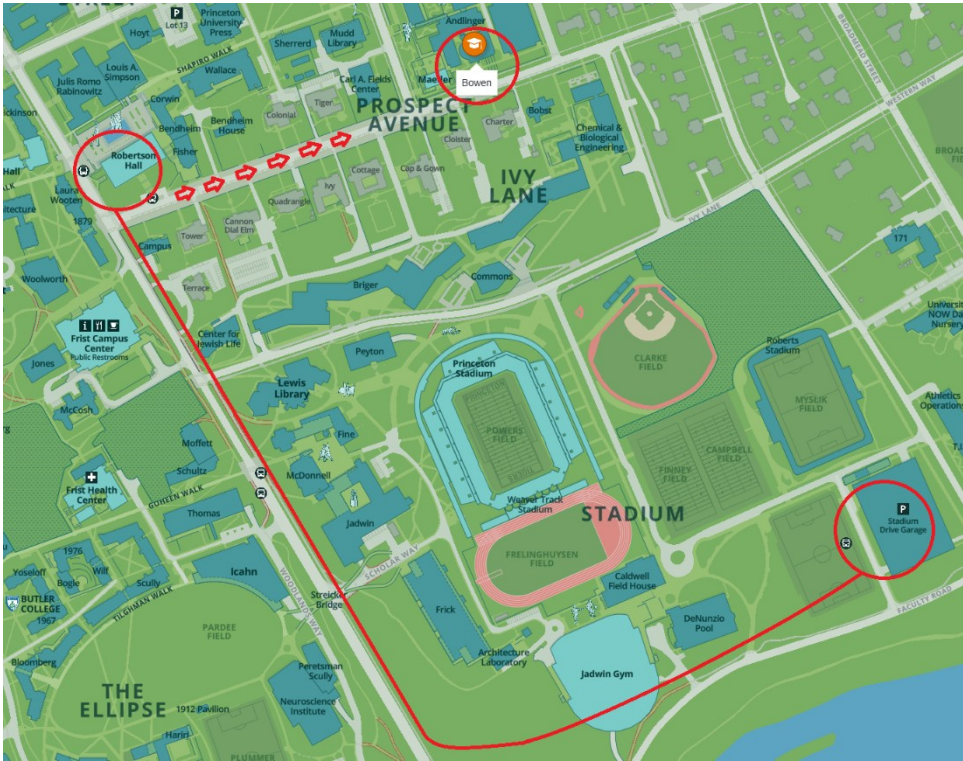

Car Drop off location

For attendees wishing to arrive via *taxi or shared ride services (Uber/Lyft/etc.)*, the address is **70 Prospect Ave, Princeton, NJ 08540**, which is located near the intersection of Olden Street and Prospect Avenue.

Getting to Bowen Hall (via Tiger Transit)

Route: Stadium Drive Garage → McCosh Walk → Bowen Hall

Shuttle: Route 4/5 (Northbound)

Step-by-Step Directions

- Park at Stadium Drive Garage**
 - Follow signs to the **Tiger Transit stop** located near the garage.
- Board the Tiger Transit shuttle (Northbound)**
 - Confirm with the driver that the route stops at **McCosh Walk / central campus**.
- Exit at McCosh Walk**
 - This stop is located near **Robertson Hall**.
- Walk to Bowen Hall**
 - Walk **up Prospect Avenue**
 - Continue straight until you reach **Bowen Hall** on your left

 *Approximate walking time:* [7 minutes](#)

Return Trip: Back to Stadium Drive Garage

Route: Bowen Hall → McCosh Walk → Stadium Drive Garage

Shuttle: Route 4/5 (Southbound)

Step-by-Step Directions

- Walk back to McCosh Walk**
 - Head **down Prospect Avenue** toward campus
 - Continue until you reach the transit stop at **McCosh Walk**
- Wait for the Tiger Transit shuttle**
 - Look for a bus heading to **Stadium Drive Garage**
- Board the shuttle (Southbound)**
 - Confirm with the driver that it stops at **Stadium Drive Garage**
- Exit at Stadium Drive Garage**
 - Return to your parked vehicle

2. Once you're inside, turn to your left and take the stairs up to the next level.

3. When you reach the top of the stairs, turn to your left and you'll be in the Atrium of Bowen Hall.

4. The door to your left will be Auditorium Room 222. This is one entrance to where the Symposium will take place. If you walk down the Atrium towards the spiral staircase, there will be another entrance to Auditorium Room 222 on the left.